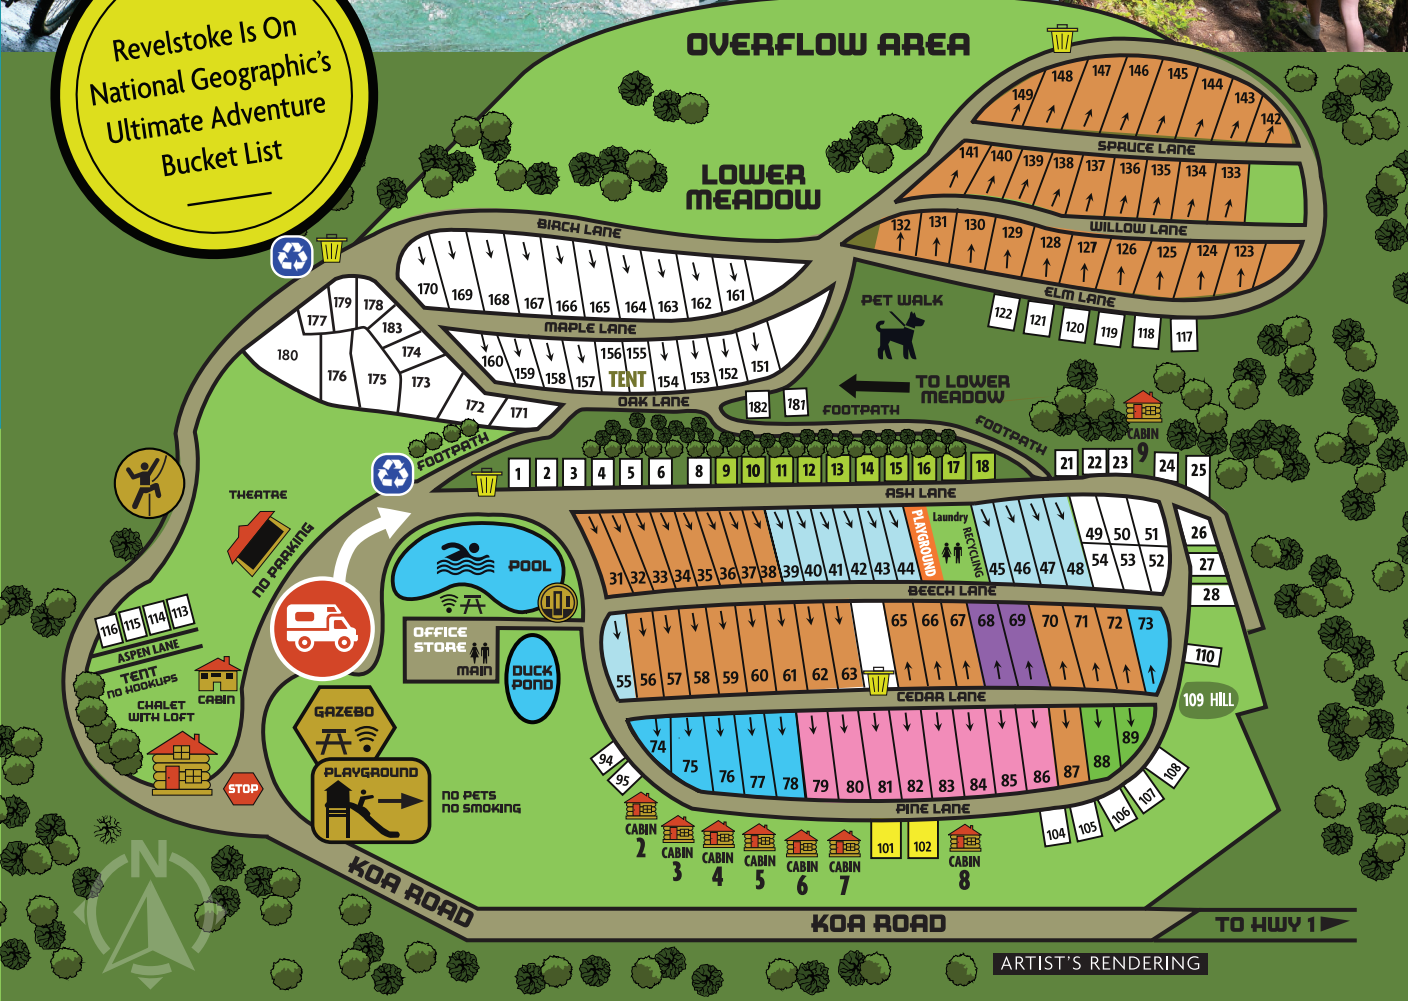

## Area Highlights

- Mt. Revelstoke National Park is 5-min. Hiking, Biking, Photo Expeditions, Alpine Meadows & Lakes.
- Revelstoke Mountain Pipe Coaster Ride 10-min.
- World Class Quad and Snowmobile Trails 25-min.
- Revelstoke Lake 20-min.
- Downhill Mountain Bike Park - Lift-serviced. 10-min.

CAMPING CABINS

NICELY TREED CAMPSITES

OUTDOOR ADVENTURES

LOCAL CANOEING, KAYAKING

## Legend

- RV: Full Hookups 50amp
  - RV: Full Hookups 30amp
  - RV: Full Hookups 15amp
  - RV: Power & Water 30amp
  - RV: Power & Water 15amp
  - RV: Power-only 30amp
  - Tent: Power & Water 15amp
  - Tent: Power 15amp
  - Tent & RV No Hookups
  - Theatre
  - 8 Rustic Camping Cabins
  - Chalet With Loft - Sleeps 4
  - Cedar Sauna
  - Climbing Wall
  - Recycling
  - Garbage
- Book A Stay**  
**Call 1-877-651-4320**  
 RevelstokeCampground.com